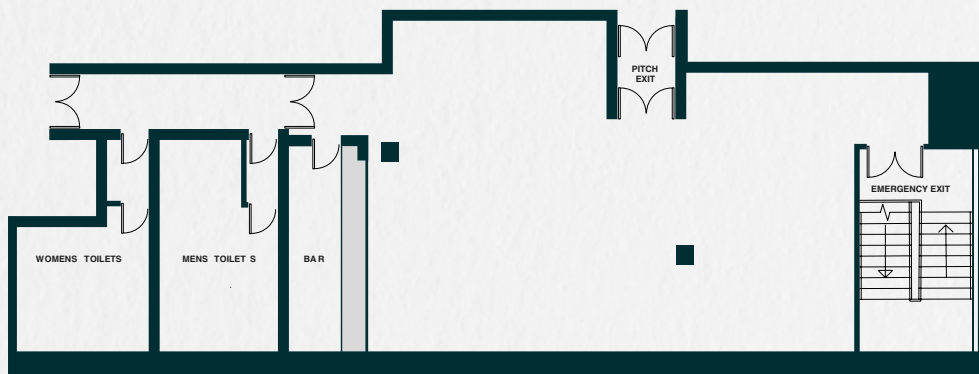

The Cheadle

EDGELEY PARK CONFERENCE & EVENTS

The Cheadle is one of our smaller event spaces, perfect for intimate functions and boardroom meetings. This lounge is located on the first floor and easily accessible from the main entrance, via the lift or stairs. It is directly next to the Hardcastle lounge, so both rooms can be booked, with one being used for a breakout room if needed. With access to the stands, this room is also used for match hospitality events on match days too. With its own dedicated kitchen and bar, service is always quick and seamless, The Cheadle also has its own toilet facilities located just off the lobby area.

Specification

Detailed room specifications

Maximum Capacity	50
Minimum Capacity	2
Ceiling Height	2.9m
Space	12.5 x 8 - 100sqm
Power Supply	8 double, 6 single sockets
Best Feature	Direct pitch access

Theme Styles

Capacity for event theme styles

Theatre Style	50
Cabaret	40
U - Shape	40
Board Room	30
Class Room	15
Exhibition	10 Stands

Hardcastle Lounge

The Cheadle