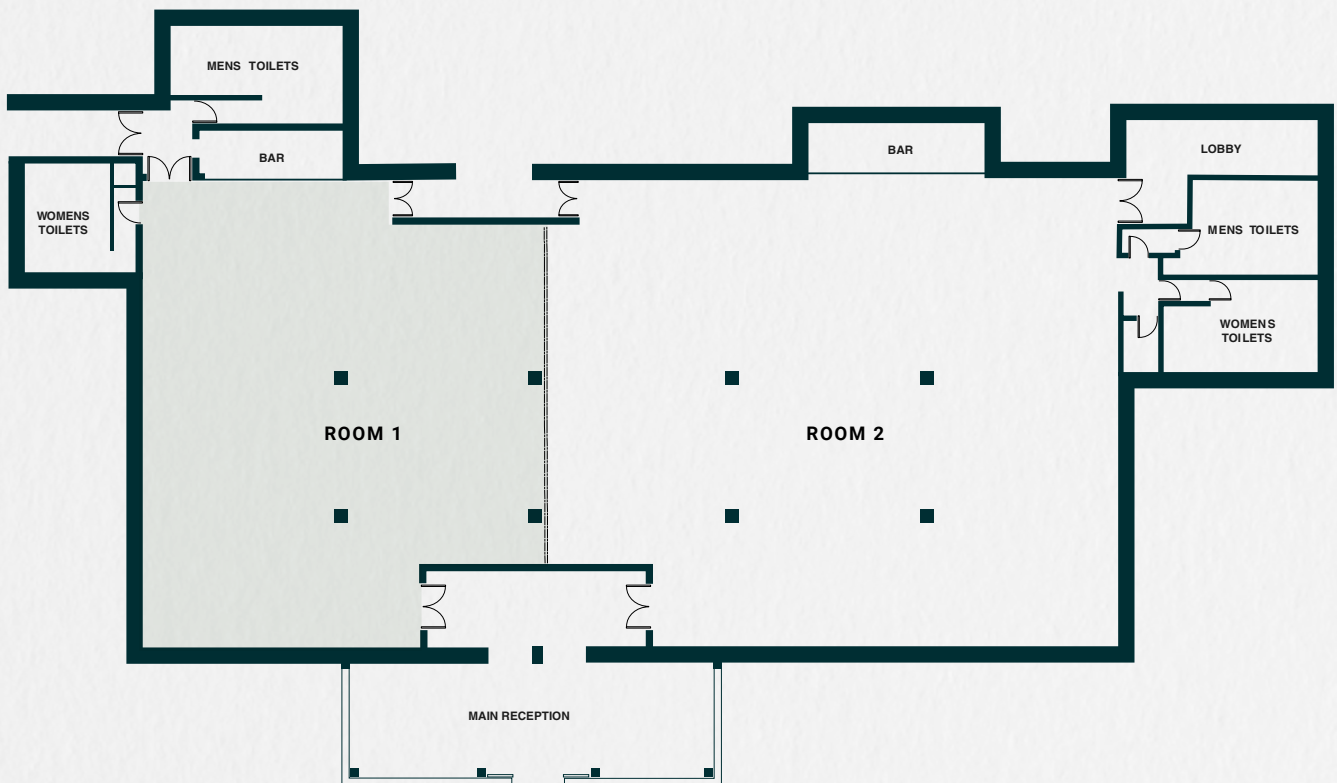

The 1883

EDGELEY PARK CONFERENCE & EVENTS

The 1883 is our main lounge and one of the largest in the area, boasting a capacity of up to 800 guests for a seated event. Located on the ground floor with direct access from the car park, this lounge offers its own reception areas, ideal for arrival drinks. A unique feature of the 1883 is the world class integrated AV system that's been newly installed, the room also holds two fully licenced bars and offers complimentary WIFI. This is the ideal facility for large conferencing events, sportsman's dinners, weddings, exhibitions and much more. The 1883 can be split into two smaller rooms with the use of our sliding soundproof partition wall. Facilities in each room then include one licensed bar, complimentary WIFI and a fully integrated AV system. Either room is ideal for conferences, gala dinners, weddings, presentations, team building days and private events.

The 1883

EDGELEY PARK CONFERENCE & EVENTS

Specification

Detailed room specifications

Maximum Capacity	800
Minimum Capacity	70
Ceiling Height	2.8m
Space	37.3 x 18 - 670sqm
Power Supply	22 double sockets
Best Feature	Largest function room in Stockport

Theme Styles

Capacity for event theme styles

Theatre Style	800
Cabaret	450
U - Shape	150+
Board Room	150+
Class Room	150+
Exhibition	200 Stands

Room 1

Detailed room specifications

Maximum Capacity	300
Minimum Capacity	30
Ceiling Height	2.8m
Space	15.3 x 18 - 275sqm
Power Supply	11 double sockets
Best Feature	State of the art PA system

Theme Styles

Capacity for event theme styles

Theatre Style	300
Cabaret	175
U - Shape	50+
Board Room	50+
Class Room	50+
Exhibition	70 Stands

Room 2

Detailed room specifications

Maximum Capacity	500
Minimum Capacity	40
Ceiling Height	2.8m
Space	21.9 x 18 - 394sqm
Power Supply	11 double sockets
Best Feature	State of the art AV system